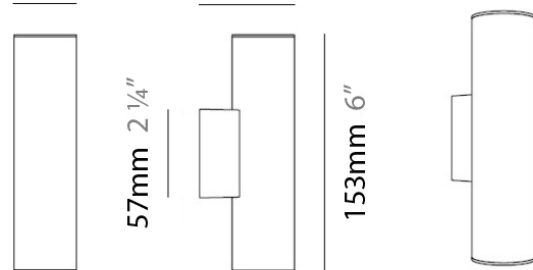

PHYSICAL

Shape: Cylinder
 Diameter (mm): 108
 Diameter (in): 4 1/4
 Length (mm): 40
 Length (in): 1 9/16
 Height (mm): 103
 Height (in): 4 1/16
 Extension (mm): 61
 Extension (in): 2 3/8
 Light Distribution: Uplight
 Weight (kg): 1.4
 Weight (lbs): 3
 Fixture Finish: Chrome
 Fixture Material: Metal

GENERAL

Series: Tub LED
 Brand: Milan
 Division: Design
 Mounting Type: Surface
 Mounting Location: Wall
 Subcategory: Up/Down Light

PHYSICAL

Shape: Cylinder
 Diameter (mm): 108
 Diameter (in): 4 1/4
 Length (mm): 40
 Length (in): 1 9/16
 Height (mm): 153
 Height (in): 6
 Extension (mm): 61
 Extension (in): 2 3/8
 Light Distribution: Direct / Indirect
 Weight (kg): 1.4
 Weight (lbs): 3
 Fixture Finish: WHI
 Fixture Material: Metal

OPTICAL

RATINGS AND CERTIFICATIONS

Certified By: CSA Certified to UL and CSA Standards
 IP rating: IP20

Ø108mm 4 1/4"

J-Box cover plate Included

40mm 1 9/16" 61mm 2 3/8"

PROJECT	
TYPE	
NOTES	
QUANTITY	
DATE	

TUB LED SURFACE

D93203

GENERAL

Series: Tub LED
 Brand: Milan
 Division: Design
 Mounting Type: Surface
 Mounting Location: Wall
 Subcategory: Spots

PHYSICAL

Diameter (mm): 40
 Diameter (in): 1 9/16
 Length (mm): 70
 Length (in): 2 3/4
 Height (mm): 100
 Height (in): 3 15/16
 Extension (mm): 120
 Extension (in): 4 3/4