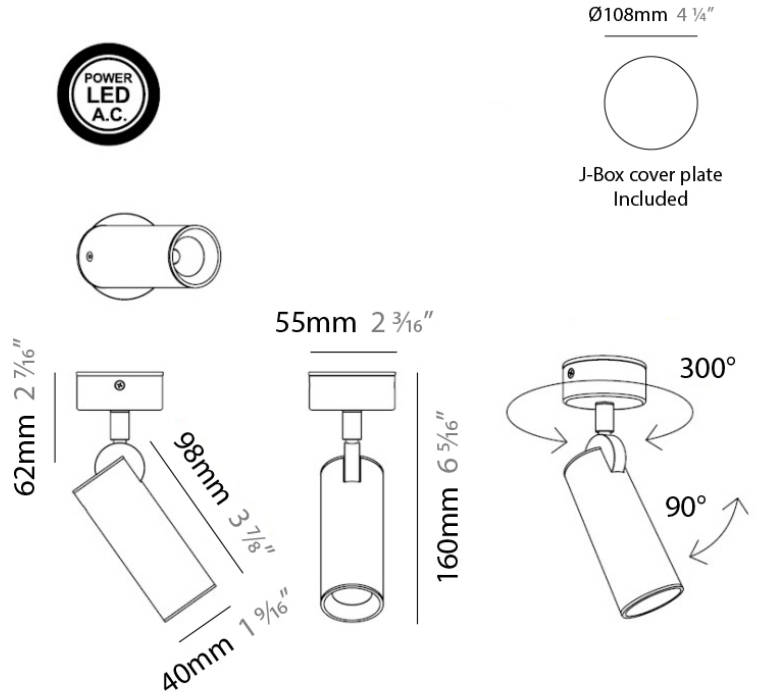

TUB LED SURFACE

D92103

GENERAL

Series: Tub LED
Brand: Milan
Division: Design
Mounting Type: Surface
Mounting Location: Wall / Ceiling
Subcategory: Spots

PHYSICAL

Diameter (mm): 55
Diameter (in): 2 ³/₁₆
Height (mm): 160
Height (in): 6 ⁵/₁₆
Extension (mm): 160
Extension (in): 6 ⁵/₁₆
Weight (kg): 1.4
Weight (lbs): 3

ELECTRICAL

Lamp Type: LED
Input Wattage (W): 4
Max. Wattage Per Lamp (W): 4
Dimming: Electronic Low Voltage Dimming
Input Voltage (V): 120

LED

Number of LEDs: 1
Color Temperature (°K): 2700
Nominal Lumen (lm): 300
CRI: >80 CRI

OPTICAL

RATINGS AND CERTIFICATIONS

Certified By: CSA Certified to UL and CSA Standards
IP rating: IP20