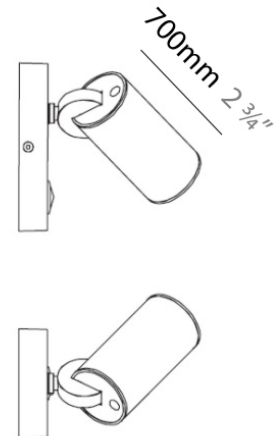

PROJECT	
TYPE	
NOTES	
QUANTITY	
DATE	

TUB LED SURFACE

D93203

GENERAL

Series: Tub LED
Brand: Milan
Division: Design
Mounting Type: Surface
Mounting Location: Wall
Subcategory: Spots

PHYSICAL

Diameter (mm): 40
Diameter (in): 1 9/16
Length (mm): 70
Length (in): 2 3/4
Height (mm): 100
Height (in): 3 15/16
Extension (mm): 120
Extension (in): 4 3/4

ELECTRICAL

Lamp Type: LED
Max. Wattage Per Lamp (W): 4
Dimming: Electronic Low Voltage Dimming
Driver Included: No
Lamp Voltage (V): 120

LED

Number of LEDs: 1
Color Temperature (°K): 2700
Nominal Lumen (lm): 300
CRI: >80 CRI

OPTICAL

RATINGS AND CERTIFICATIONS

Certified By: Certified for North American Standards
IP rating: IP20